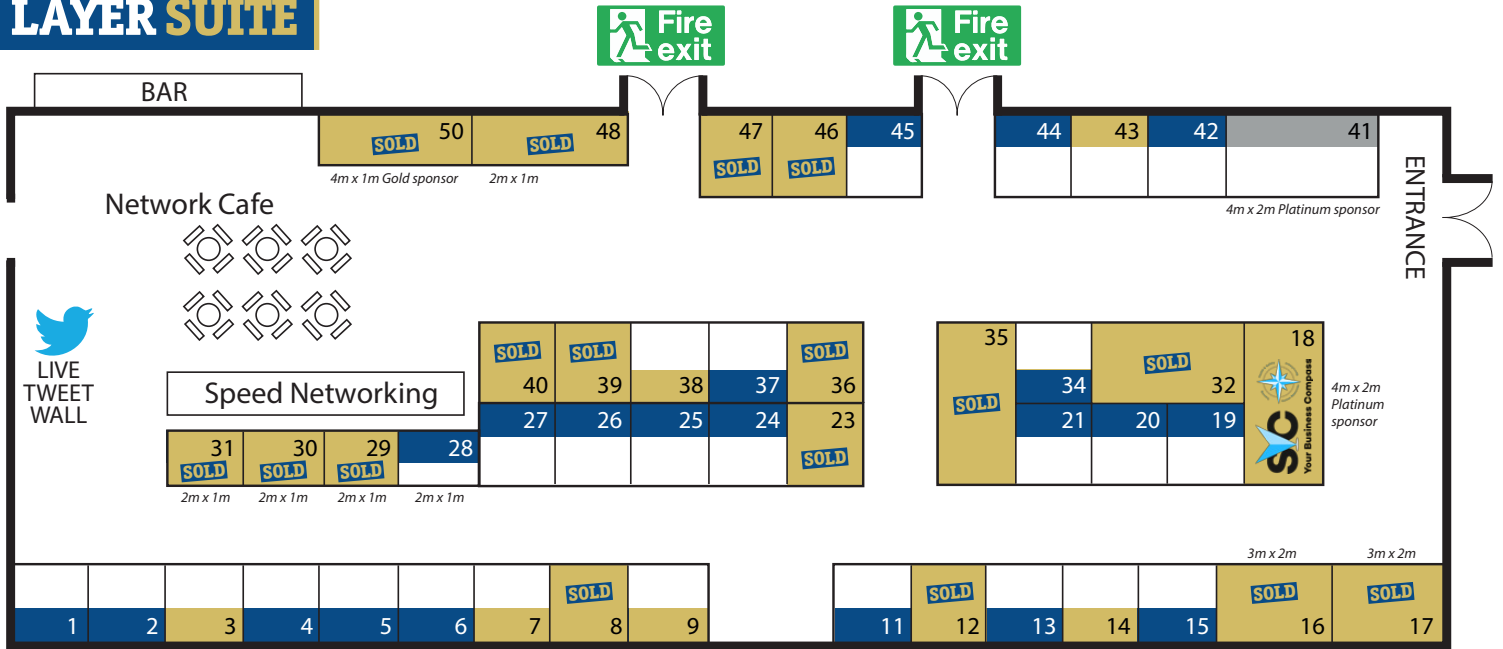

LAYER SUITE

Platinum Stands - Including Electric, Table & Chairs

2m x 1m	£250+VAT	3m x 2m	£650+VAT
2m x 2m	£450+VAT	4m x 2m	£850+VAT

Gold Stands - Shell Scheme stand only

2m x 1m	£200+VAT	3m x 2m	£600+VAT
2m x 2m	£400+VAT	4m x 2m	£800+VAT