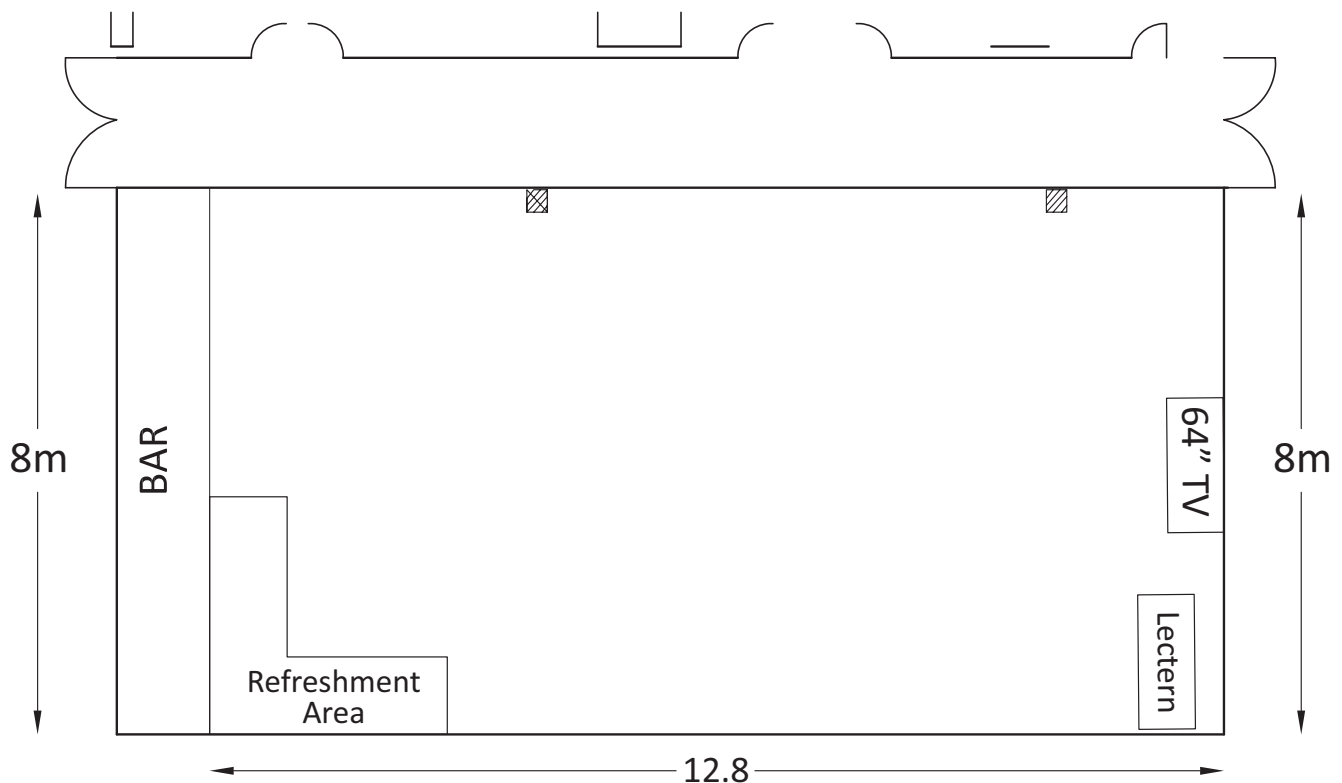

Players' Lounge

Suggested Layouts & Capacities	Theatre	Cabaret/ Banqueting	Classroom
MAX CAPACITY	90	70	40