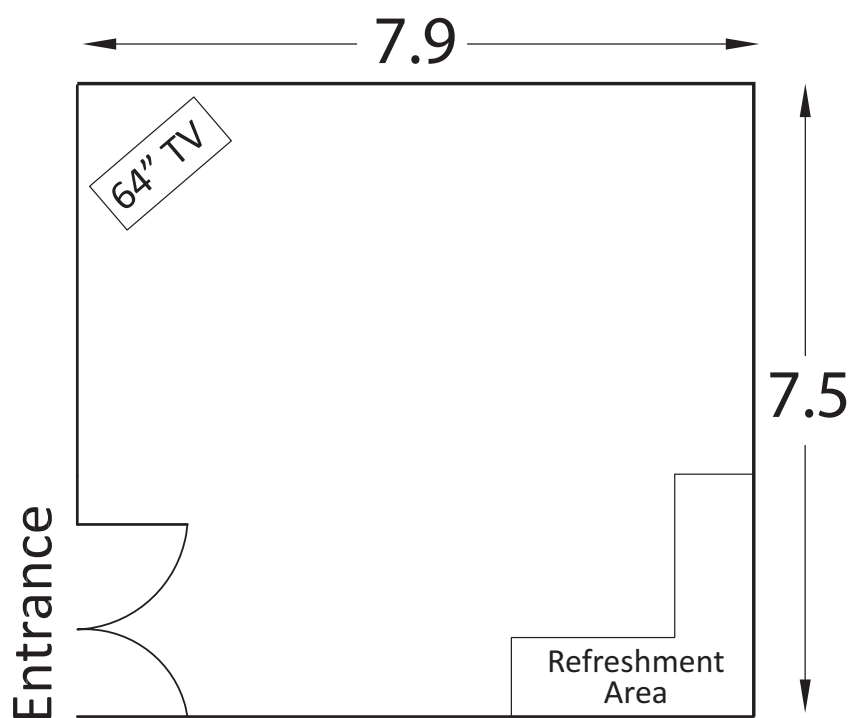

Enterprise Suite

A bright room ideal for most layouts and style of event with the advantage of the executive suites nearby as ideal breakout rooms.

- Natural Light
- Free WiFi
- Free Parking
- 64" TV

Enterprise Suite

Suggested Layouts & Capacities	Theatre	Cabaret/ Banqueting	Classroom	Boardroom	U-Shape
MAX CAPACITY	50	40	20	30	28