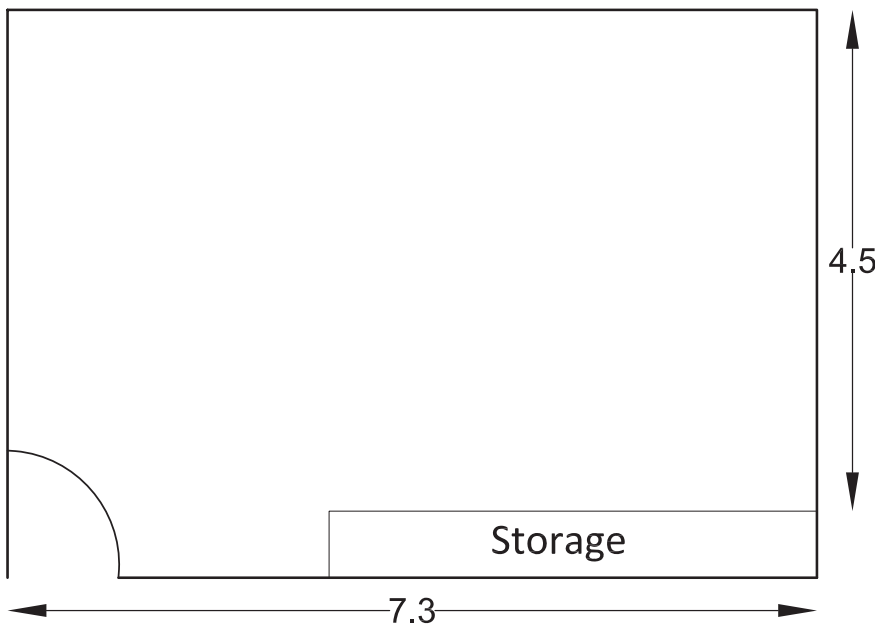

Executive Suite

Hold your meeting overlooking the immaculate pitch and venture through the patio doors to the balcony and enjoy fresh air during breaks.

- Natural Light
- Free Parking
- Free WiFi

Large Executive Suite