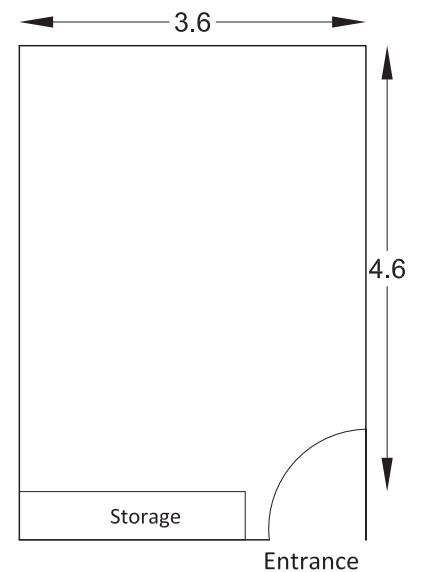

Executive Suite

Hold your meeting overlooking the immaculate pitch and venture through the patio doors to the balcony and enjoy fresh air during breaks.

- Natural Light
- Free Parking
- Free WiFi

Large Executive Suite

Small Executive Suite

Suggested Layouts & Capacities	Theatre 	Cabaret/ Banqueting 	Classroom 	Boardroom 	U-Shape
Large Exec. Suite MAX CAPACITY	25	20	20	22	16
Small Exec. Suite MAX CAPACITY	12	10	8	12	8